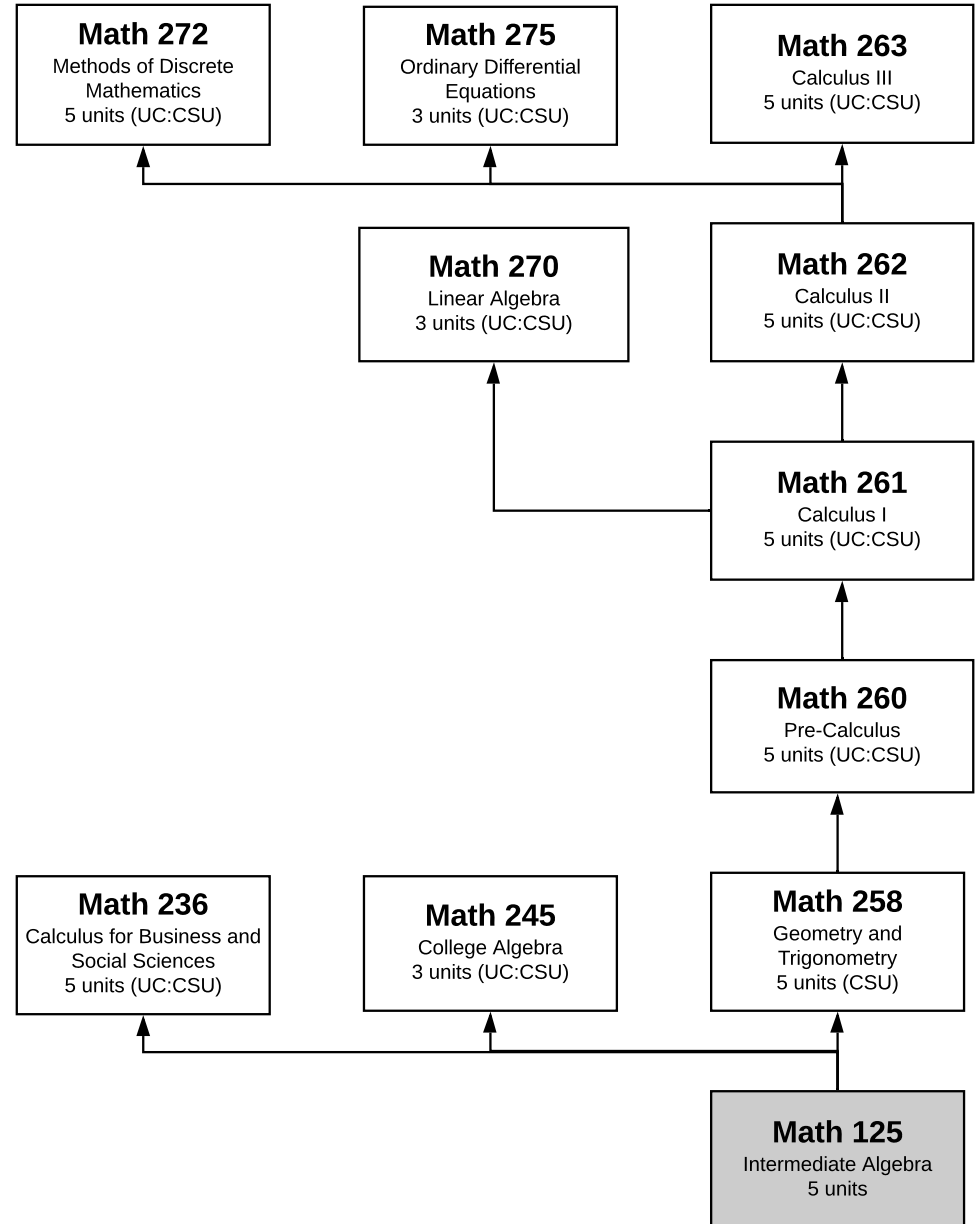

Mathematics Course Sequence

Statistics and Liberal Arts Mathematics (SLAM)

Business, Science, Technology, Engineering, and Mathematics (BSTEM)

Math Placement Messages (Support Courses)

Tiers	SLAM	BSTEM
M1		
M2	Math 157	
M5		Math 245L
M6	Math 157	Math 245L
M7	Math 157 AND Basic Skills 23CE	Math 245L
M8		Math 245L
M9	Math 157	Math 245L AND Basic Skills 23CE
M10	Math 157 AND Basic Skills 23CE	Math 245L AND Basic Skills 23CE

Shaded Non-transferable courses