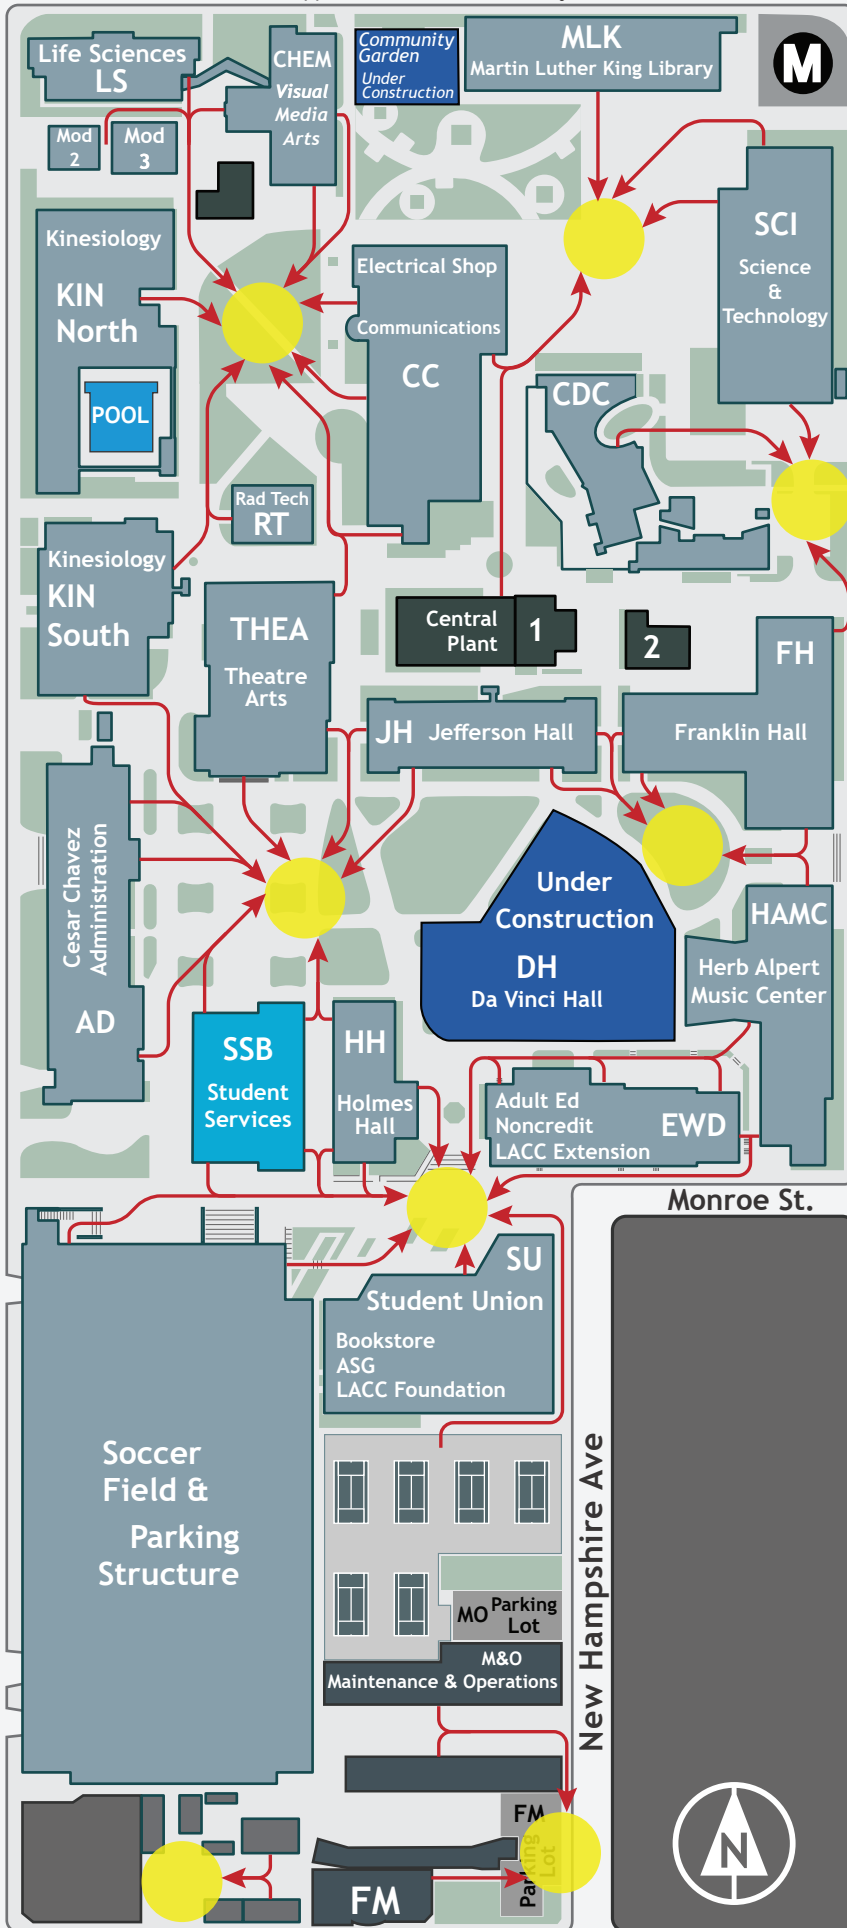

Willow Brook Ave.

LOS ANGELES CITY COLLEGE

The City's College.

Evacuation Map

Address: | 855 N. Vermont Ave.
Los Angeles CA 90029

If an evacuation is signalled, please make your way to the nearest exit and proceed calmly to the closest assembly area.

North Heliotrope Drive

Vermont Ave.

Vermont Ave.

Melrose Ave.