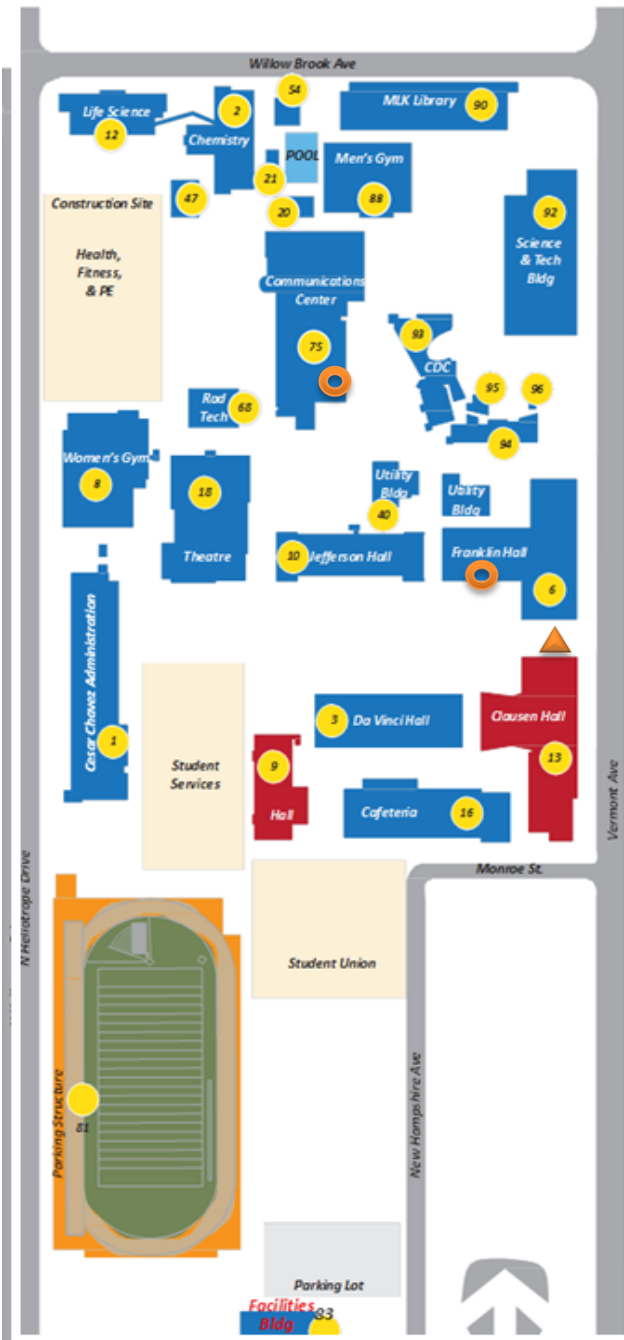

LACC - Gender Neutral Restroom Locations

Gender Neutral Single Stall Restrooms

- 1. AD - 10 restroom
- 2. Chemistry - 1
- 5. Da Vinci Hall
- 6. Franklin Hall - 7
- 8. Women's Gym - 1
- 9. Holmes Hall - 2
- 10. Jefferson Hall - 0
- 12. Life Science 2
- 13. Herb Alpert Music - 4
- 16. EDW Cafeteria - 1
- 18. Theater 2
- 65. Rad Tech - 2
- 75. Communications - 3
- 81. Parking Structure 0
- 83. Facilities Building 2
- 90. MLK Library - 6
- 92. Sci Tech 0
- Student Union 1
- 93, 94, 95, 96, Child Dev. - 6
- Student Services - 8
- Total (GN) Count Listed 50**

-  Lactation Room:
Comm. bldg. - CC149
Franklin Hall bldg... 101M
-  Free Speech Area