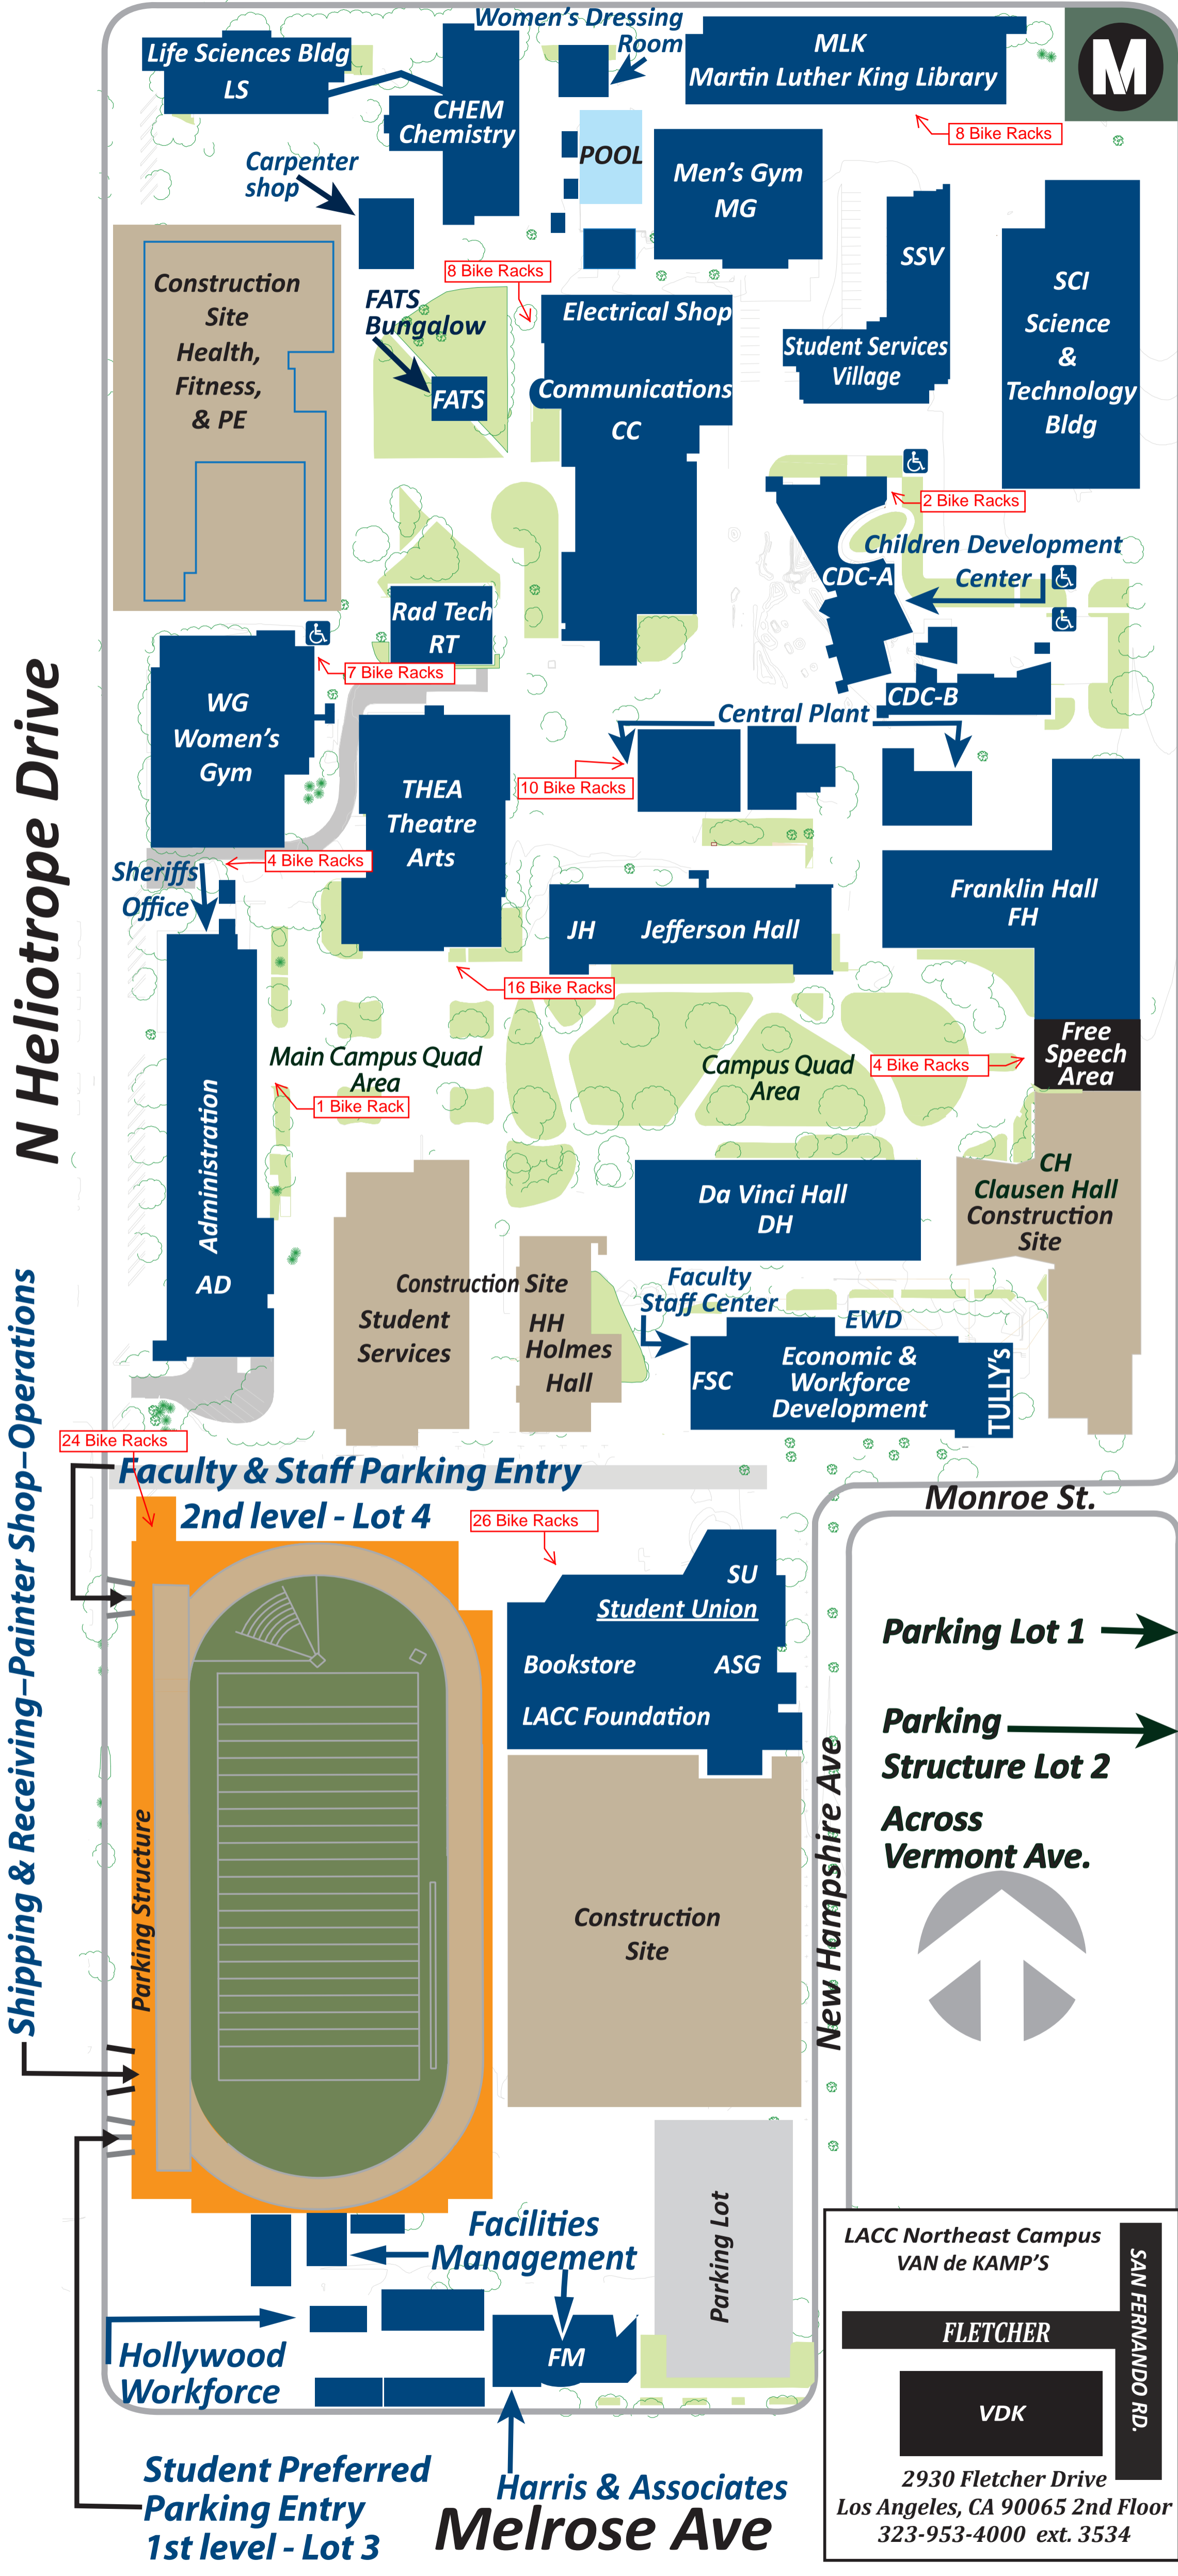

Willow Brook Ave

Bike Rack Location Total = 110

N Heliotrope Drive

Shipping & Receiving - Painter Shop - Operations

Vermont Ave

Vermont Ave

Monroe St.

Parking Lot 1 →

Parking Structure Lot 2 →

Across Vermont Ave.

New Hampshire Ave

LACC Northeast Campus
VAN de KAMP'S

FLETCHER

VDK

2930 Fletcher Drive
Los Angeles, CA 90065 2nd Floor
323-953-4000 ext. 3534

SAN FERNANDO RD.

Student Preferred Parking Entry 1st level - Lot 3

Harris & Associates Melrose Ave