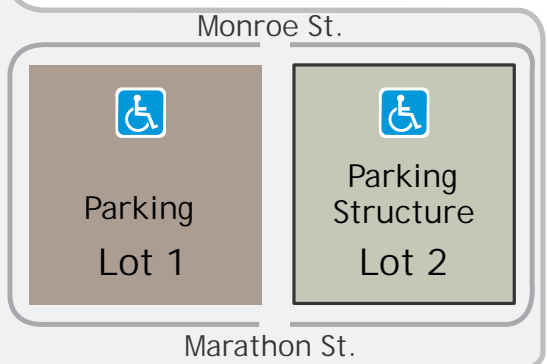

Campus Map

Address: | 855 N. Vermont Ave.
| Los Angeles CA 90029

Telephone: | (323) 953-4000

www.lacitycollege.edu

Note: We offer classes at various locations. Please check the schedule of classes and our website for more information.

For Los Angeles County Sheriffs (Campus Police): (323) 953-2911 or dial #3 on any campus phone.

SSB - New Student Services Building:

- Admissions & Records
- Assessment
- Business Office
- CalWORKS
- Career / Transfer Centers
- Counseling
- EOP&S / CARE / NextUp
- Financial Aid
- First Year Experience
- Foster & Kinship Care Center
- Health & Wellness Center
- Honors Program
- International Students
- Matriculation - SSSP
- Office of Special Services
- Outreach and Recruitment
- TRIO
- Upward Bound
- Welcome Center

Note: Visual & Media Arts classes also in Mod 2 and Mod 3 Units.

Note: HAMC Building formerly called Clausen Hall (CH).

Note: CAFYES is now called NextUp