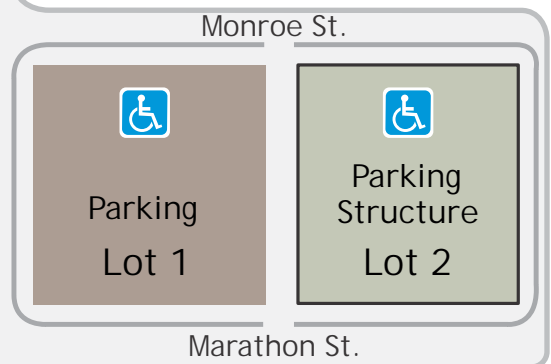

Campus Map

Address: | 855 N. Vermont Ave.
| Los Angeles CA 90029

Telephone: | (323) 953-4000

www.lacitycollege.edu

Note: We offer classes at various locations. Please check the schedule of classes and our website for more information.

For Los Angeles County Sheriffs (Campus Police): (323) 953-2911 or dial #3 on any campus phone.

SSB - New Student Services Building:

- Admissions & Records
- Assessment
- Business Office
- CalWORKS
- Career / Transfer Centers
- Counseling
- EOP&S / CARE / NextUp
- Financial Aid
- First Year Experience
- Foster & Kinship Care Center
- Health & Wellness Center
- Honors Program
- International Students
- Matriculation - SSSP
- Office of Special Services
- Outreach and Recruitment
- TRIO
- Upward Bound
- Welcome Center

Note: Visual & Media Arts classes also in Mod 2 and Mod 3 Units.

Note: HAMC Building formerly called Clausen Hall (CH).

Note: CAFYES is now called NextUp