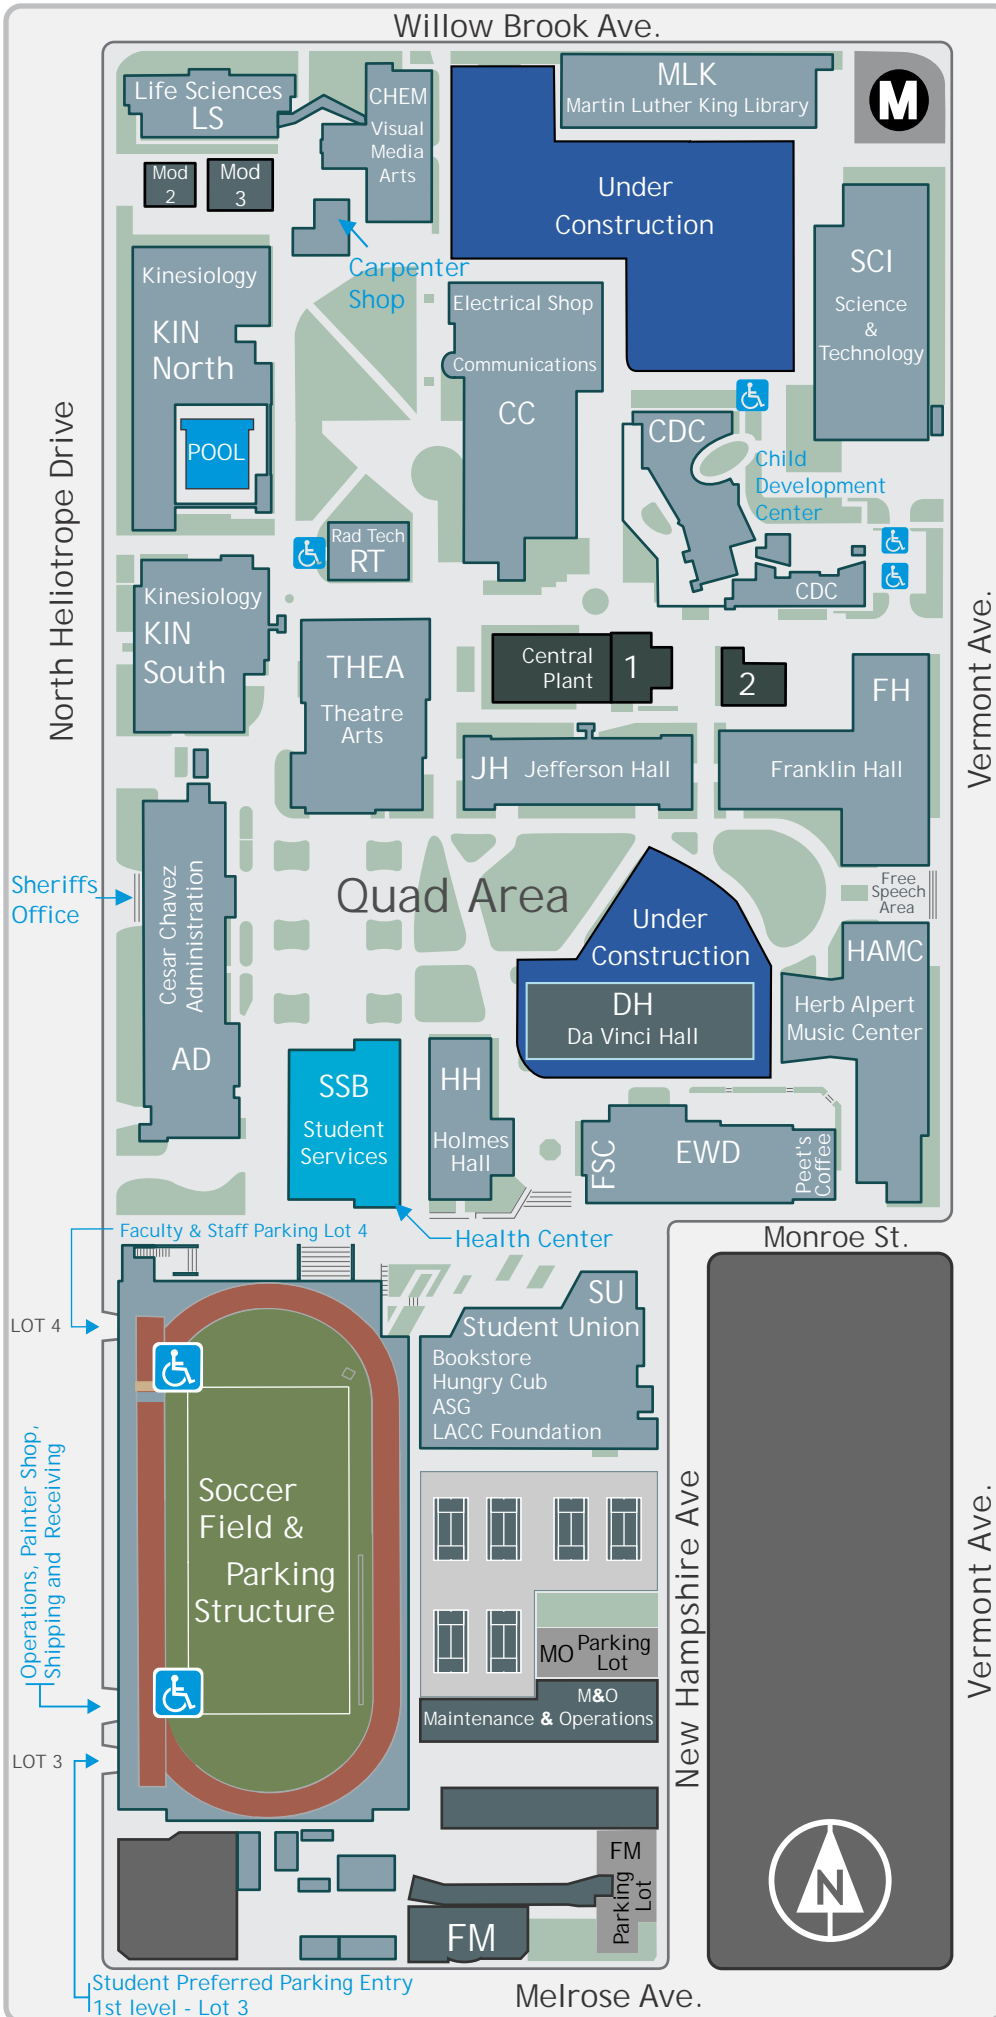

Campus Map

Address: | 855 N. Vermont Ave.
| Los Angeles CA 90029

Telephone: | (323) 953-4000

www.lacitycollege.edu

Note: We offer classes at various locations. Please check the schedule of classes and our website for more information.

For Los Angeles County Sheriffs (Campus Police): (323) 953-2911 or dial #3 on any campus phone.

SSB - New Student Services Building:

- Admissions & Records
- Assessment
- Business Office
- CalWORKS
- Career / Transfer Centers
- Counseling
- EOP&S / CARE / NextUp
- Financial Aid
- First Year Experience
- Foster & Kinship Care Center
- Health & Wellness Center
- Honors Program
- International Students
- Matriculation - SSSP
- Office of Special Services
- Outreach and Recruitment
- TRIO
- Upward Bound
- Welcome Center

Note: Visual & Media Arts classes also in Mod 2 and Mod 3 Units.

Note: HAMC Building formerly called Clausen Hall (CH).

Note: CAFYES is now called NextUp