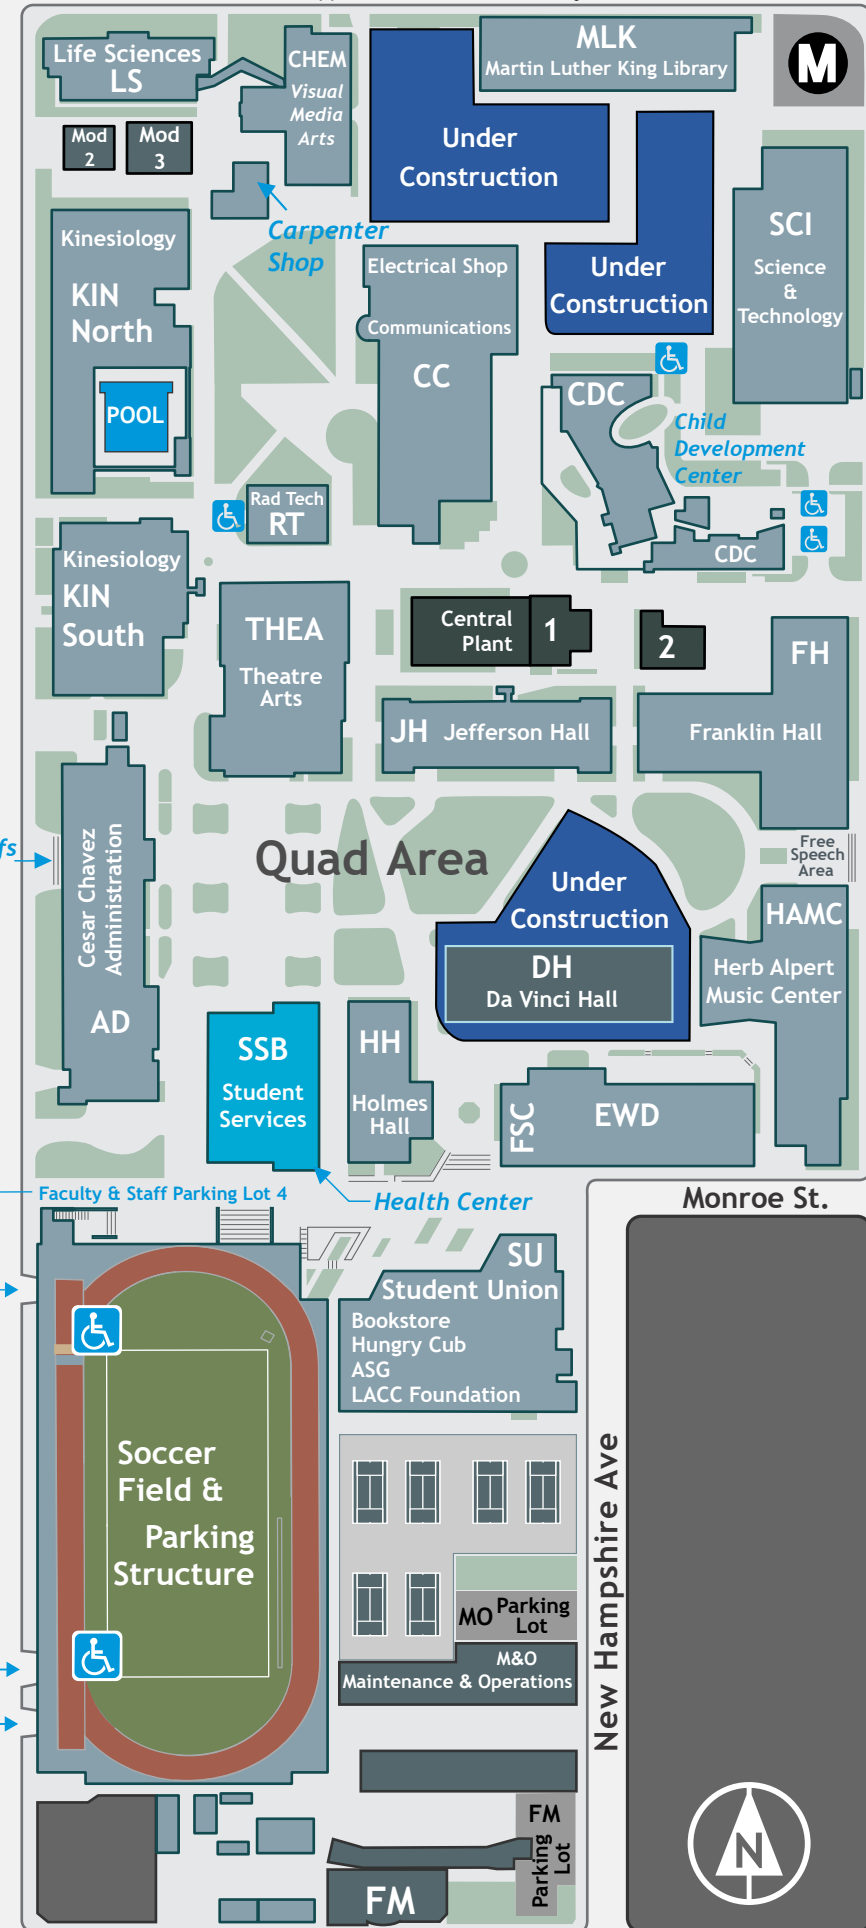

Willow Brook Ave.

Campus Map

Address: | 855 N. Vermont Ave.
Los Angeles CA 90029

Telephone: | (323) 953-4000

www.lacitycollege.edu

Note: We offer classes at various locations. Please check the schedule of classes and our website for more information.

For Los Angeles County Sheriffs
(Campus Police): (323) 662-5276
or dial #3 on any campus phone.

NO Smoking
Vaping
Skating
Biking

SSB - New Student Services Building:

- Admissions & Records
- Assessment
- Business Office
- CalWORKS
- Career / Transfer Centers
- Counseling
- EOP&S / CARE / CAFYES
- Financial Aid
- First Year Experience
- Foster & Kinship Care Center
- Health & Wellness Center
- Honors Program
- International Students
- Matriculation - SSSP
- Office of Special Services
- Outreach and Recruitment
- TRIO
- Upward Bound
- Welcome Center

North Heliotrope Drive

Sheriffs Office

LOT 4

LOT 3

Vermont Ave.

Vermont Ave.

New Hampshire Ave

Melrose Ave.

Monroe St.