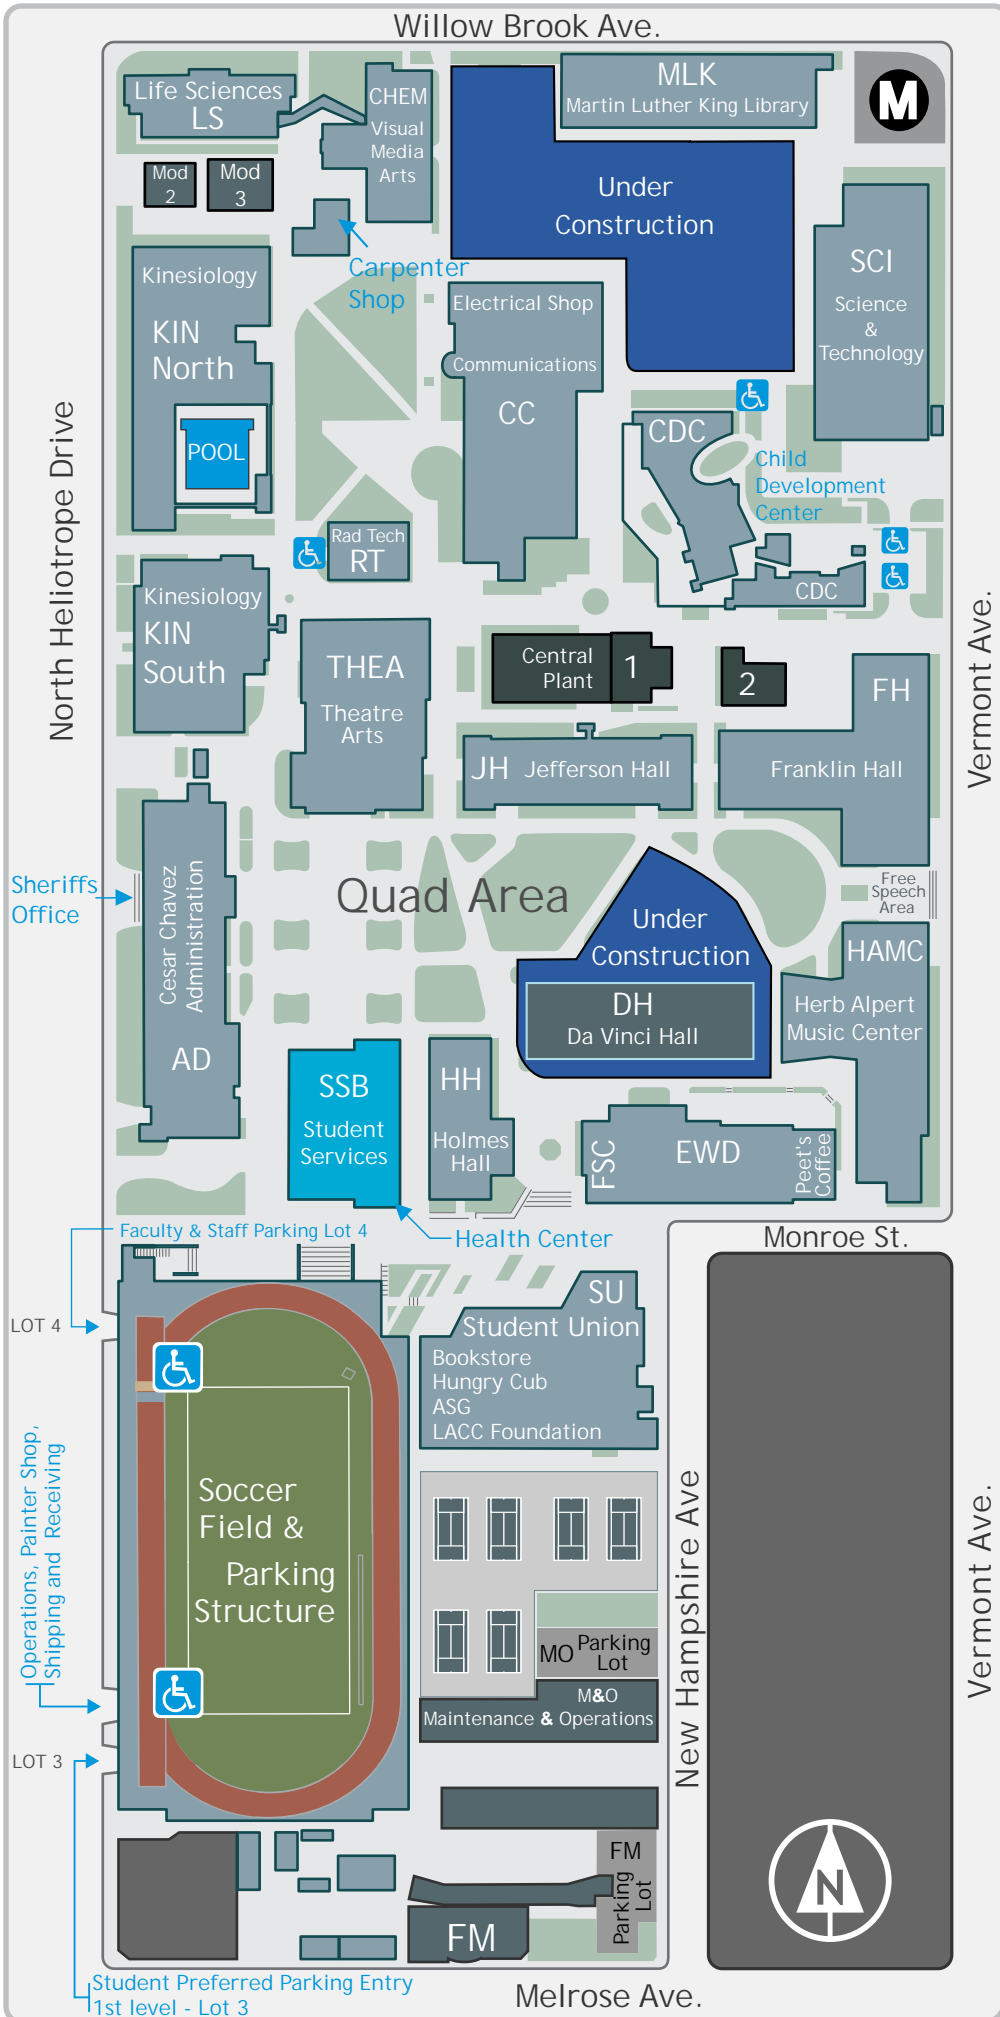

Campus Map

Address: | 855 N. Vermont Ave.
| Los Angeles CA 90029

Telephone: | (323) 953-4000

www.lacitycollege.edu

Note: We offer classes at various locations. Please check the schedule of classes and our website for more information.

For Los Angeles County Sheriffs (Campus Police): (323) 953-2911 or dial #3 on any campus phone.

SSB - New Student Services Building:

- Admissions & Records
- Assessment
- Business Office
- CalWORKS
- Career / Transfer Centers
- Counseling
- EOP&S / CARE / NextUp
- Financial Aid
- First Year Experience
- Foster & Kinship Care Center
- Health & Wellness Center
- Honors Program
- International Students
- Matriculation - SSSP
- Office of Special Services
- Outreach and Recruitment
- TRIO
- Upward Bound
- Welcome Center

Note: Visual & Media Arts classes also in Mod 2 and Mod 3 Units.

Note: HAMC Building formerly called Clausen Hall (CH).

Note: CAFYES is now called NextUp