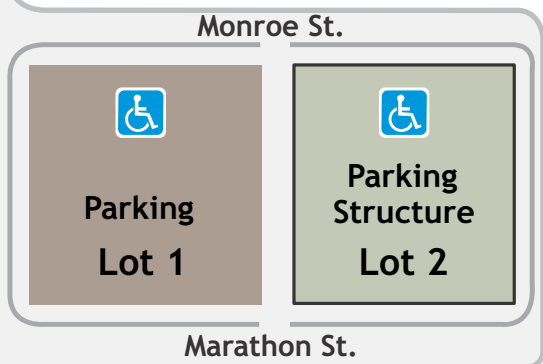

Campus Map

Address: | 855 N. Vermont Ave.
Los Angeles CA 90029

Telephone: | (323) 953-4000

www.lacitycollege.edu

Note: We offer classes at various locations. Please check the schedule of classes and our website for more information.

For Los Angeles County Sheriffs
(Campus Police): (323) 953-2911
or dial #3 on any campus phone.

SSB - New Student Services Building:

- Admissions & Records
- Assessment
- Business Office
- CalWORKS
- Career / Transfer Centers
- Counseling
- EOP&S / CARE / NextUp
- Financial Aid
- First Year Experience
- Foster & Kinship Care Center
- Health & Wellness Center
- Ralph Bunche Honors Program
- International Students
- Office of Special Services
- Outreach and Recruitment
- TRIO
- Upward Bound
- Welcome Center

Note: Visual & Media Arts classes also in Mod 2 and Mod 3 Units.

Note: HAMC Building formerly called Clausen Hall (CH).

Note: Veterans Resource Center moved to Life Science 101

Spring 2019
Revised January 23, 2019