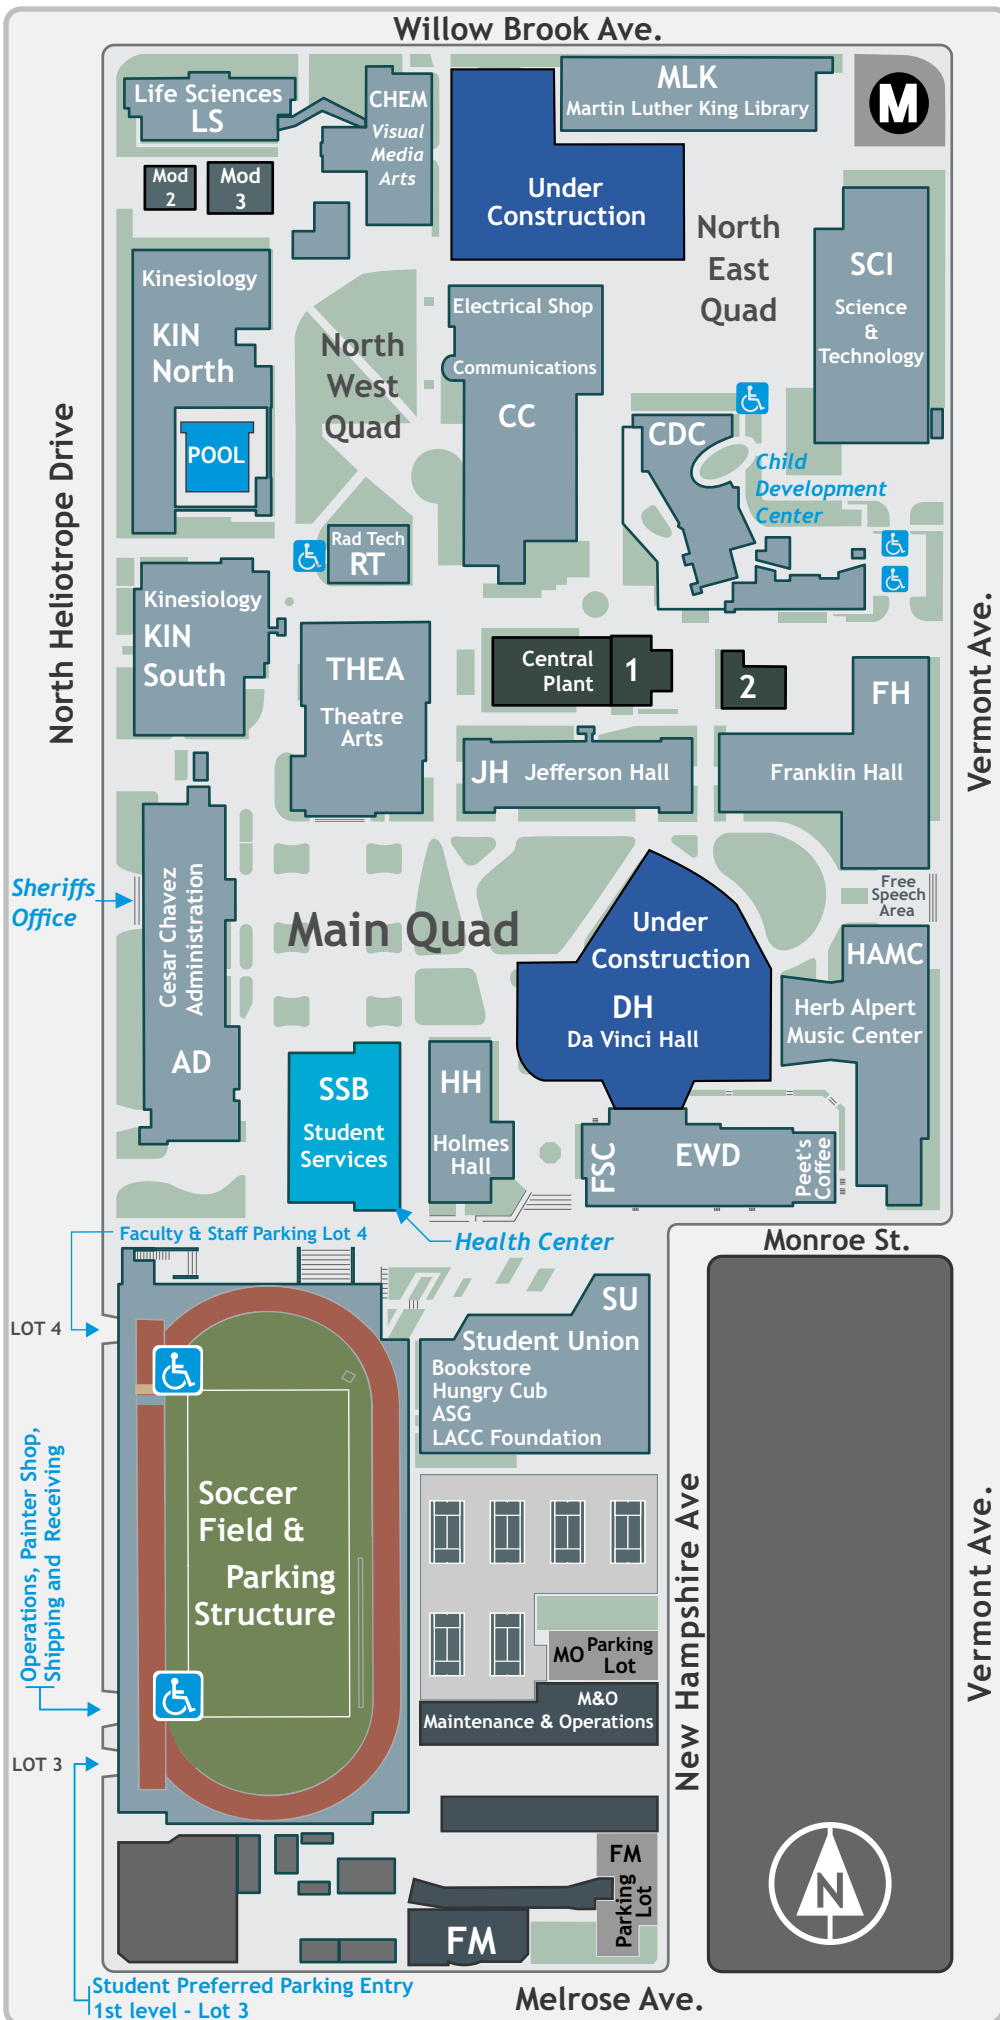

Campus Map

Address: | 855 N. Vermont Ave.
Los Angeles CA 90029

Telephone: | (323) 953-4000

www.lacitycollege.edu

Note: We offer classes at various locations. Please check the schedule of classes and our website for more information.

Note: Visual & Media Arts classes also in Mod 2 and Mod 3 Units.

Note: HAMC Building formerly called Clausen Hall (CH).

Note: Veterans Resource Center moved to Life Science 101

Spring 2019
Revised January 23, 2019

Administrative Services

Administration	ext. 2082	AD 218
Bookstore/ Cub Store	ext. 2140	SU 1st Floor
Business Office	ext. 2180	SSB 2nd Floor
Carpenter Shop	ext. 2437	CS
Coffee Shop	ext. 3145	EWD
Custodial Services	ext. 2440	FM
Electrical Shop	ext. 2441	CC
Facilities Management	ext. 2442	FM
Lost & Found	ext. 4005	AD 111
Operations	ext. 2416	FM
Paint Shop	ext. 2445	Lot 3
Plumber Shop	ext. 2444	FM
President's Office	ext. 4010	AD 214
Sheriff's Office	ext. 4005	AD 111
Shipping and Receiving	ext. 2495	Lot 3