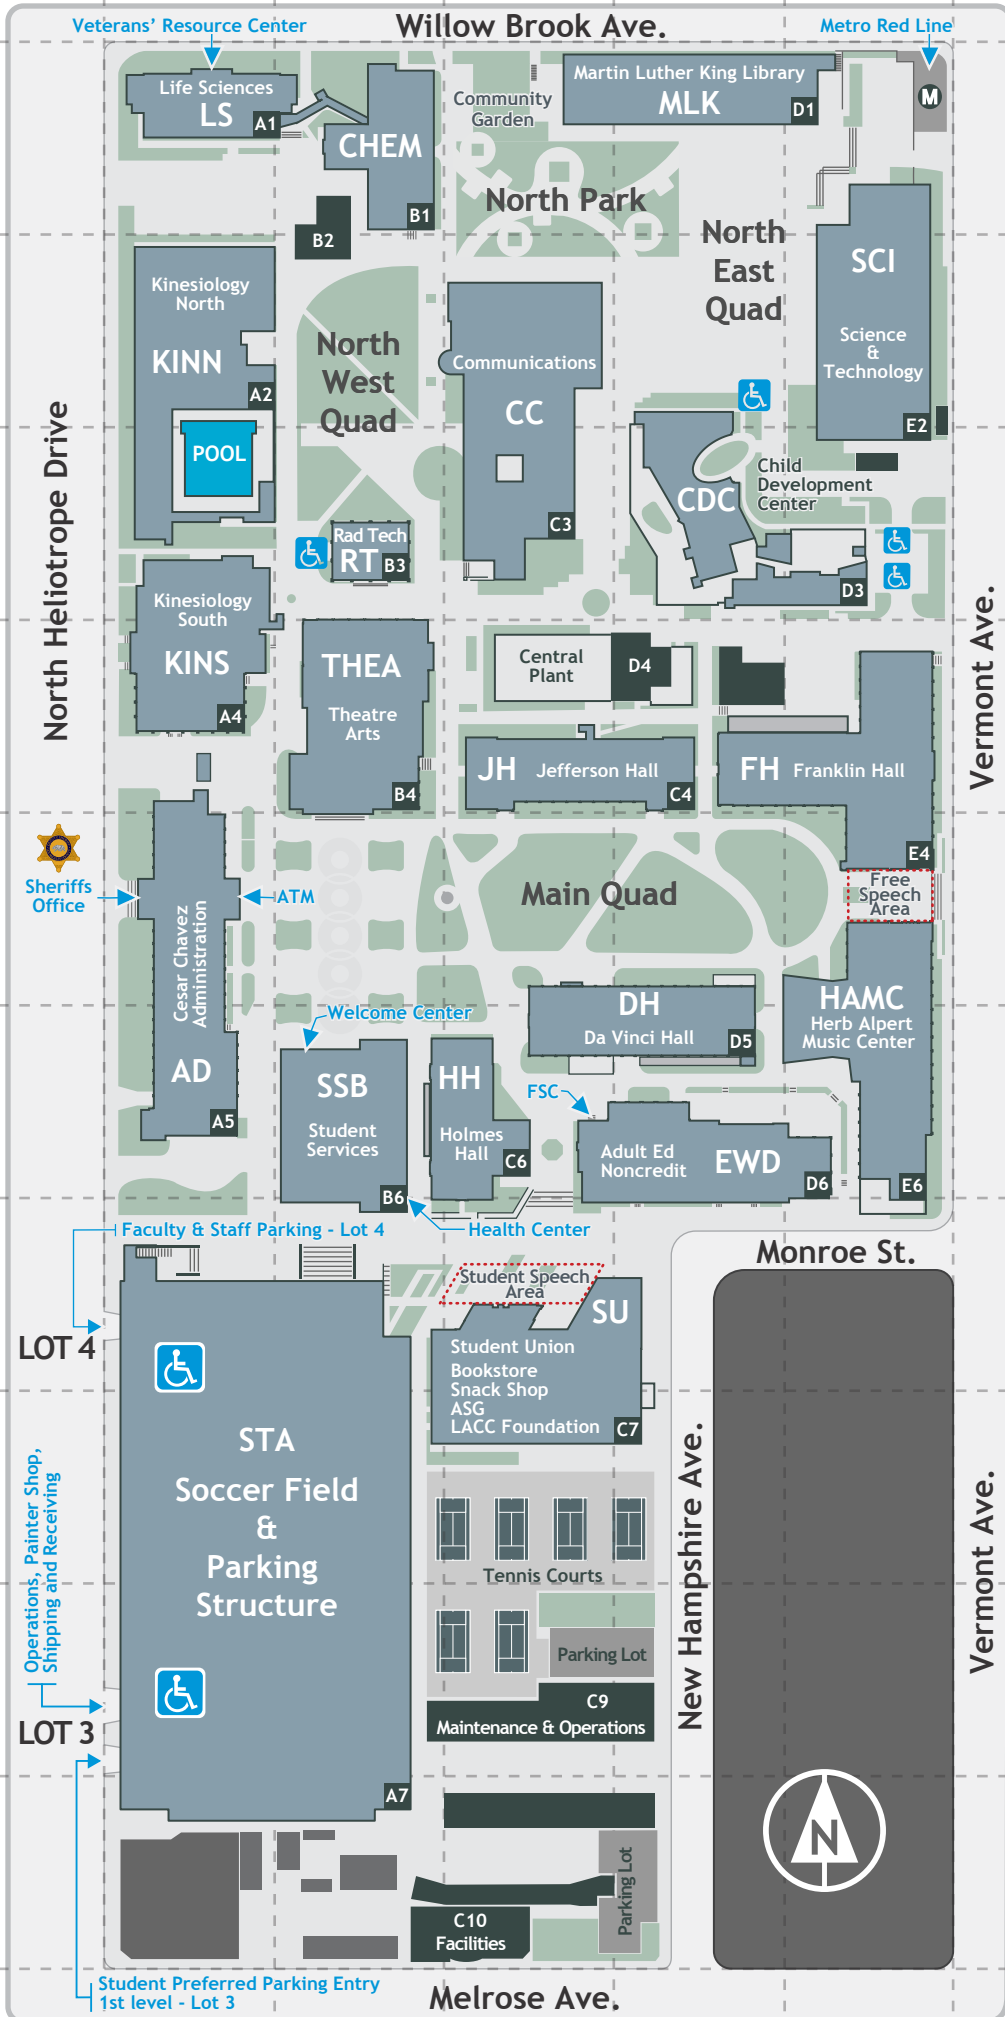

B6 - Student Services Building:

- Admissions & Records
- Business Office
- CalWORKS
- Career / Transfer Centers
- Counseling
- EOPS / CARE / NextUp
- Financial Aid
- First Year Experience
- Foster & Kinship Care Education
- Health & Wellness Center
- Office of Special Services
- TRIO
- Upward Bound
- Welcome Center

Student Services

lacitycollege.edu/Resources/

Admissions and Records	ext. 2104	SSB 1st Floor
ASG	ext. 2475	SU 2nd Floor
Bookstore/Cub Store	ext. 2142	SU 1st Floor
Business Office	ext. 2180	SSB 2nd Floor
Coffee Shop	ext. 3145	EWD
CalWORKs	ext. 2586	SSB 3rd Floor
Career Center	ext. 2210	SSB 2nd Floor
Child Development Center	ext. 2220	CDC
Computer Center	ext. 2400	MLK 2nd Floor
Counseling	ext. 2250	SSB 2nd Floor
Dream Resource Center	ext. 2464	KINS 101
EOPS/CARE/NextUp	ext. 2300	SSB 3rd Floor
ESL Assessment/Success Center	ext. 2264	SSB 2nd Floor
Financial Aid	ext. 2010	SSB 1st Floor
First Year Experience (FYE)	ext. 2018	SSB 2nd Floor
Foster & Kinship Care Education	ext. 2335	SSB 3rd Floor
Foundation	ext. 2490	SU 3rd Floor
Genderversity & Multicultural Center	ext. 2463	AD 108
Guardian Scholars (Foster Youth)	ext. 2345	SSB 360
Health and Wellness Center	ext. 2485	SSB 1st Floor
International Students	ext. 2470	AD 109
Martin Luther King Jr. Library	ext. 2400	MLK Library
Office of Special Services (OSS)	ext. 2270	SSB 1st Floor
Outreach and Recruitment	ext. 4002	SU 219
President's Office	ext. 4010	AD 214
Ralph Bunche Honors Program	ext. 2340	SSB 2nd Floor
Student Life and Leadership Development	ext. 2450	SU 2nd Floor
Student Services Office	ext. 2460	AD 207
Teaching & Learning Center	ext. 2480	AD 300
Transfer Center	ext. 2215	SSB 2nd Floor
TRIO Student Support Services	ext. 2466	SSB 3rd Floor
Upward Bound	ext. 2315	SSB 2nd Floor
Veterans Resource Center (VRC)	ext. 2125	LS 101
Welcome Center	ext. 2455	SSB 1st Floor