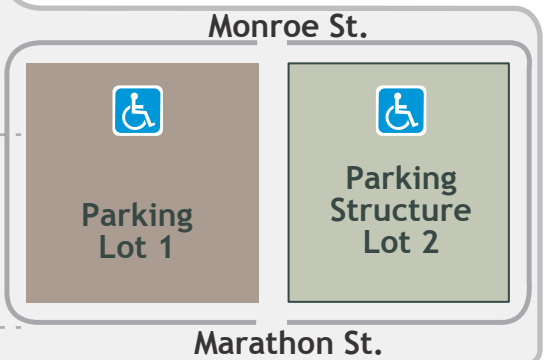

Campus Map

Address: 855 N. Vermont Ave.
Los Angeles CA 90029

Telephone: (323) 953-4000

Call Center: (888) 930 - LACC
[1 (888) 930 - 5222]

www.lacitycollege.edu

For Los Angeles County Sheriffs
(Campus Police): (323) 953-2911
or dial #3 on any campus phone.

B6 - Student Services Building:

- Admissions & Records
- Business Office
- CalWORKS
- Career / Transfer Centers
- Counseling
- EOPS / CARE / NextUp
- Financial Aid
- First Year Experience
- Foster & Kinship Care Education
- Health & Wellness Center
- Office of Special Services
- TRIO
- Upward Bound
- Welcome Center

Fall 2023
Revised August 21, 2023